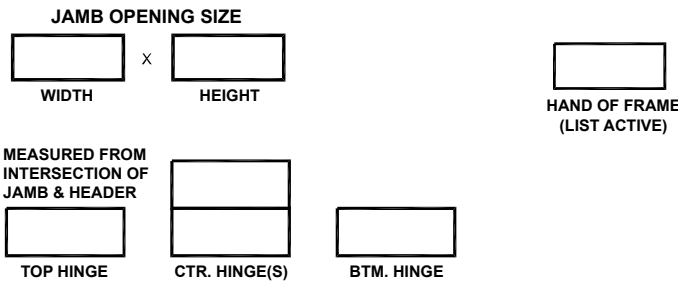

**CHEM-PRUF P-SERIES
DOUBLE FRAMES ONLY
ORDER FORM**

HEAVY DUTY
EXTREME DUTY

FIRE RATED

20 MIN ___ 30 MIN ___ 45 MIN ___
60 MIN ___ 90 MIN ___

WIND LOAD RATED

HARDWARE PREPARATIONS

- 4-1/2" MORTISE HINGES
- # OF HINGES: 3 4 5
- STD WEIGHT
- HEAVY WEIGHT
- 5" MORTISE HINGES
- # OF HINGES: 3 4 5
- STD WEIGHT
- HEAVY WEIGHT
- CONTINUOUS HINGE REINFORCEMENT
- FLUSHBOLT STRIKE PREP
- CLOSER REINFORCEMENT RA/PA
- SURFACE BOLT REINFORCEMENT
- OTHER NOTES:

COLOR

- POLAR WHITE
- CASHEW TAN
- MIST GRAY
- PRIMER, FOR FIELD PAINTING
- OTHER

ROUGH OPENING: OVERALL FRAME PLUS 1/4" ALL AROUND TO ALLOW FOR FRAME SHIMS.

CUSTOMER NOTES:

* All colors have a semi-gloss finish