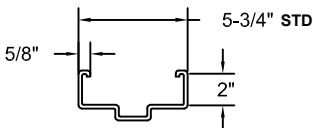

COLOR

- POLAR WHITE
- CASHEW TAN
- MIST GRAY
- PRIMER, FOR FIELD PAINTING
- OTHER

ROUGH OPENING: OVERALL FRAME PLUS 1/4" ALL AROUND TO ALLOW FOR FRAME SHIMS.

CUSTOMER NOTES:

* All colors have a semi-gloss finish

HEAD HEIGHT

FRAME CONFIGURATION

JAMB / FACE DEPTH

WALL TYPE

5224 FM 802 Brownsville, TX
78521 P: 800.444.6924
E: frporders@senneca.com
www.chem-pruf.com

**P-SERIES DOUBLE FRAME ONLY
ORDER FORM**

CUSTOMER:

PROJECT: