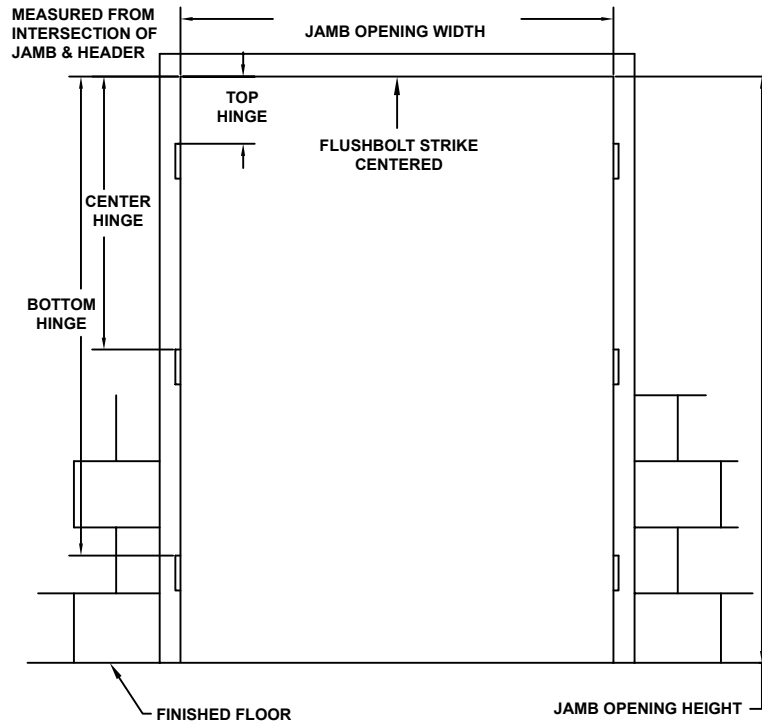

**CHEM-PRUF P-SERIES
DOUBLE FRAMES ONLY
ORDER FORM**

HEAVY DUTY
EXTREME DUTY

FIRE RATED

20 MIN ___ 30 MIN ___ 45 MIN ___
60 MIN ___ 90 MIN ___

WIND LOAD RATED

HARDWARE PREPARATIONS

- 4-1/2" MORTISE HINGES
- # OF HINGES: 3 4 5
- STD WEIGHT
- HEAVY WEIGHT
- 5" MORTISE HINGES
- # OF HINGES: 3 4 5
- STD WEIGHT
- HEAVY WEIGHT
- CONTINUOUS HINGE REINFORCEMENT
- FLUSHBOLT STRIKE PREP
- CLOSER REINFORCEMENT RA/PA
- SURFACE BOLT REINFORCEMENT
- OTHER NOTES:

COLOR

- POLAR WHITE
- CASHEW TAN
- MIST GRAY
- PRIMER, FOR FIELD PAINTING
- OTHER

ROUGH OPENING: OVERALL FRAME PLUS 1/4" ALL AROUND TO ALLOW FOR FRAME SHIMS.

CUSTOMER NOTES:

* All colors have a semi-gloss finish

HEAD HEIGHT

FRAME CONFIGURATION

JAMB / FACE DEPTH

WALL TYPE

5224 FM 802 Brownsville, TX
78521 P: 800.444.6924
E: frporders@senneca.com
www.chem-pruf.com

**P-SERIES DOUBLE FRAME ONLY
ORDER FORM**

CUSTOMER:

PROJECT: