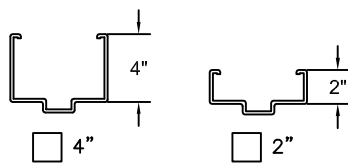

COLOR

- POLAR WHITE
- CASHEW TAN
- MIST GRAY
- PRIMER, FOR FIELD PAINTING
- OTHER

ROUGH OPENING: OVERALL FRAME PLUS 1/4" ALL AROUND TO ALLOW FOR FRAME SHIMS.

CUSTOMER NOTES:

* All colors have a semi-gloss finish

HEAD HEIGHT

FRAME CONFIGURATION

JAMB / FACE DEPTH

WALL TYPE

5224 FM 802 Brownsville, TX
78521 P: 800.444.6924
E: frporders@senneca.com
www.chem-pruf.com

**P-SERIES DOUBLE FRAME ONLY
ORDER FORM**

CUSTOMER:

PROJECT: