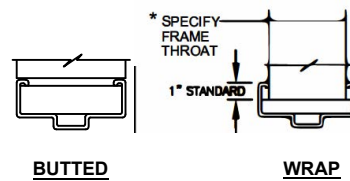

FRAME CONFIGURATION