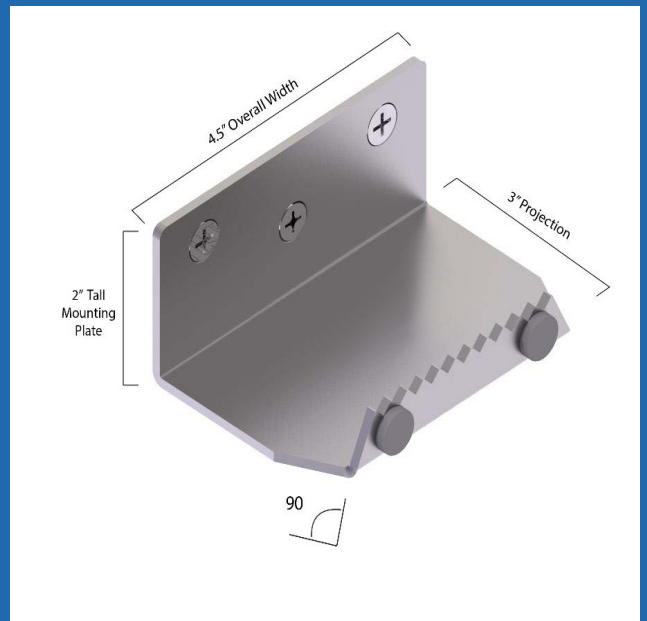

FOOT PULL

UNIVERSAL FOOT PULL ATTACHMENT

FEATURES:

- Hands-Free Operation
- Universal Design - Installs on Most Existing FRP Doors Regardless of Manufacturer
- Heavy Duty Marine Grade Satin Stainless Steel Finish Allows for Easy Cleaning
- Thru-bolted for maximum durability
- Includes two rubber bumpers for wall protection
- Minimal Parts for a Quick & Easy Installation

KLEAN  TOUCH

DOOR SURFACE
PROTECTION PRODUCTS

ARM PULL

UNIVERSAL ARM PULL ATTACHMENT

FEATURES:

- Hands-Free Operation
- Universal Design - Installs on Most Existing FRP Doors Regardless of Manufacturer
- Heavy Duty Satin Stainless Steel Finish Allows for Easy Cleaning
- Utilizes an ADA compliant grip combined with a push plate
- Push/Pull set comes with welded posts on the push plate for back-to-back mounting
- Minimal Parts for a Quick & Easy Installation