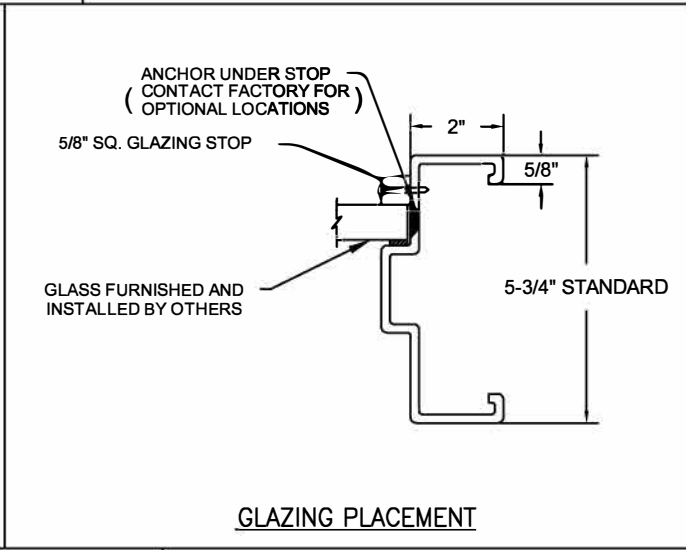

CHEM-PRUF P-SERIES FIXED WINDOW ORDER FORM

HEAVY DUTY
EXTREME DUTY
FIRE RATED
20 MIN ___ 30 MIN ___ 45 MIN ___
60 MIN ___ 90 MIN ___

WIND LOAD RATED
DESIGN PRESSURE:

COLOR

POLAR WHITE
CASHEW TAN
MIST GRAY
PRIMER, FOR FIELD PAINTING
OTHER

* All colors have a semi-gloss finish