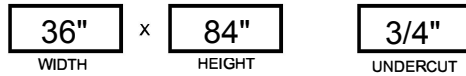

**CHEM-PRUF P-SERIES
QUICK-SHIP
SINGLE DOOR &
FRAME WITH
HARDWARE ORDER
FORM**

MEASURED FROM
INTERSECTION OF
JAMB & HEADER

ROUGH OPENING:
OVERALL FRAME PLUS 1/4" ALL
AROUND TO ALLOW FOR FRAME SHIMS.

CHEMPRUF STANDARD HARDWARE LOCATIONS WILL BE
PROVIDED UNLESS CUSTOMER SPECIFIES OTHERWISE.