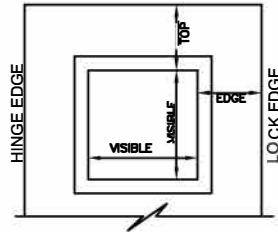

VISION LIGHT

GLAZING TYPE & THICKNESS: 1/4" LEXAN

GLAZING:

- BY CHEM-PRUF
- BY OTHER (CUSTOMER)

SELECT HAND FOR ACTIVE DOOR:

-INSIDE-

-OUTSIDE-

KEYSIDE

-INSIDE-

-OUTSIDE-

KEYSIDE

FIBERGLASS WINDOW KIT

- 5" X 26" VISIBLE SIZE
- 11" X 11" VISIBLE SIZE
- 22" X 28" VISIBLE SIZE

STAINLESS STEEL WINDOW KIT

- 5" X 26" VISIBLE SIZE
- 11" X 11" VISIBLE SIZE
- 23" X 29" VISIBLE SIZE

A SENNECA COMPANY

5224 FM 802 Brownsville, TX 78521
P: 800.444.6924
frporders@senneca.com
www.chem-pruf.com

CUSTOMER
NOTES:

CP P-SERIES QUICK-SHIP SINGLE DOOR & FRAME WITH HARDWARE

CUSTOMER:

PROJECT:

DOOR MARK: