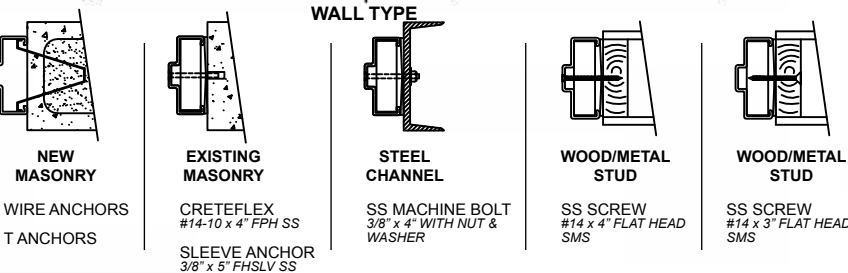

HARDWARE

HINGE: IVES 5BB1HW 4.5x4.5 NRP

MORTISE LOCK (PASSAGE)
PASSAGE L 9010 06A US32D

MORTISE LOCK (CLASSROOM)
CLASSROOM L9070 R 06A US32D

MORTISE LOCK (STOREROOM)
STOREROOM L9080 R 06A US32D

MORTISE LOCK (ENTRANCE)
ENTRANCE L9453 R 06A US32D

CYLINDRICAL LOCK (PASSAGE)
PASSAGE ND105-RHO-626

CYLINDRICAL LOCK (CLASSROOM)
CLASSROOM ND70RD-RHO-626

CYLINDRICAL LOCK (STOREROOM)
STOREROOM ND80RD-RHO-626

CYLINDRICAL LOCK (ENTRANCE)
ENTRANCE ND50RD-RHO-626

PANIC DEVICE (EXIT ONLY)
VON DUP 98 L-NL 06 LEVER US32D
FALCON 19R L DANE US32D

PUSH/PULL
PUSH TRIMCO 1001-3 4X16 US32D
PULL TRIMCO 1017-3B US32D

CLOSER
CLOSER NORTON 7500 AL

KICKPLATE
TRIMCO 1034 304SS .050 US32D
TRIMCO 1234 304SS .050 US32D

THRESHOLD
FRP THRESHOLD

SWEEP
FRP SWEEP
NGP 198 NA

WEATHERSTRIP
S88 WHITE

ANCHOR LOCATION

- STOP
- NONE

VISION LIGHT

GLAZING TYPE & THICKNESS: 1/4" LEXAN

GLAZING:

- BY CHEM-PRUF
- BY OTHER (CUSTOMER)