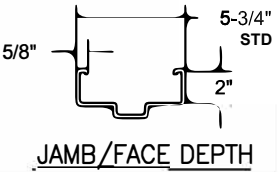

THRESHOLD
FRP THRESHOLD

SWEEP
FRP SWEEP
NGP 198 NA

WEATHERSTRIP
S88 WHITE

ANCHOR LOCATION

- STOP
- NONE

VISION LIGHT

GLAZING TYPE & THICKNESS: 1/4" LEXAN

GLAZING: