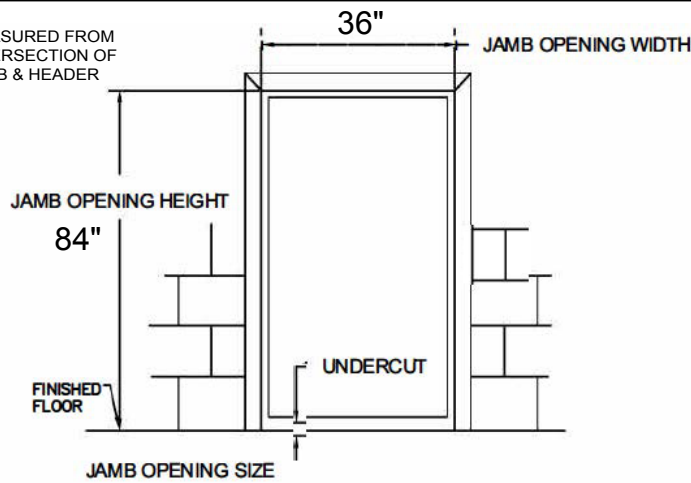

**CHEM-PRUF P-SERIES
QUICK-SHIP
SINGLE DOOR &
FRAME WITH
HARDWARE ORDER
FORM**

MEASURED FROM
INTERSECTION OF
JAMB & HEADER

ROUGH OPENING:
OVERALL FRAME PLUS 1/4" ALL
AROUND TO ALLOW FOR FRAME SHIMS.

CHEMPRUF STANDARD HARDWARE LOCATIONS WILL BE
PROVIDED UNLESS CUSTOMER SPECIFIES OTHERWISE.