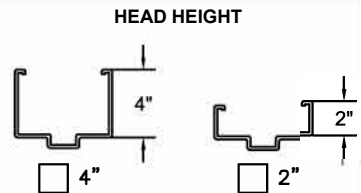

COLOR

- POLAR WHITE
- MIST GRAY
- PRIMER, FOR FIELD PAINTING

*ALL COLORS HAVE SEMI-GLOSS FINISH