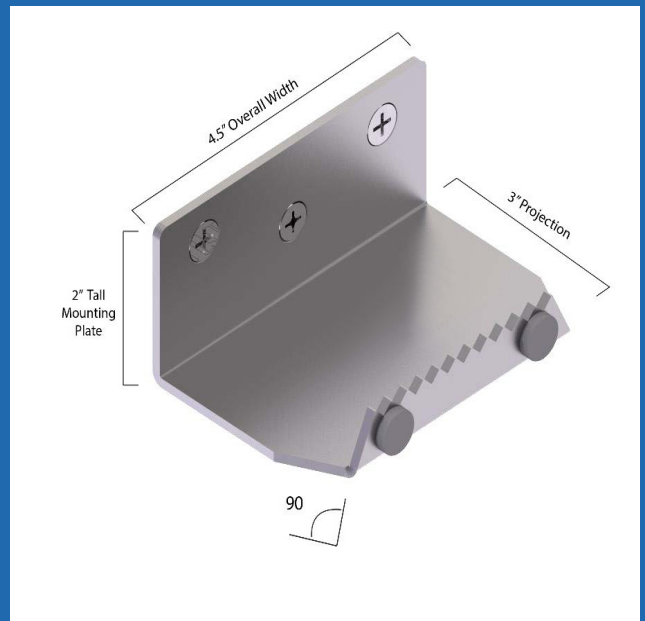

FOOT PULL

UNIVERSAL FOOT PULL ATTACHMENT

FEATURES:

- Hands-Free Operation
- Universal Design - Installs on Most Existing FRP Doors Regardless of Manufacturer
- Heavy Duty Marine Grade Satin Stainless Steel Finish Allows for Easy Cleaning
- Thru-bolted for maximum durability
- Includes two rubber bumpers for wall protection
- Minimal Parts for a Quick & Easy Installation

KLEAN  TOUCH

DOOR SURFACE
PROTECTION PRODUCTS

ARM PULL

UNIVERSAL ARM PULL ATTACHMENT

FEATURES:

- Hands-Free Operation
- Universal Design - Installs on Most Existing FRP Doors Regardless of Manufacturer
- Heavy Duty Satin Stainless Steel Finish Allows for Easy Cleaning
- Utilizes an ADA compliant grip combined with a push plate
- Push/Pull set comes with welded posts on the push plate for back-to-back mounting
- Minimal Parts for a Quick & Easy Installation