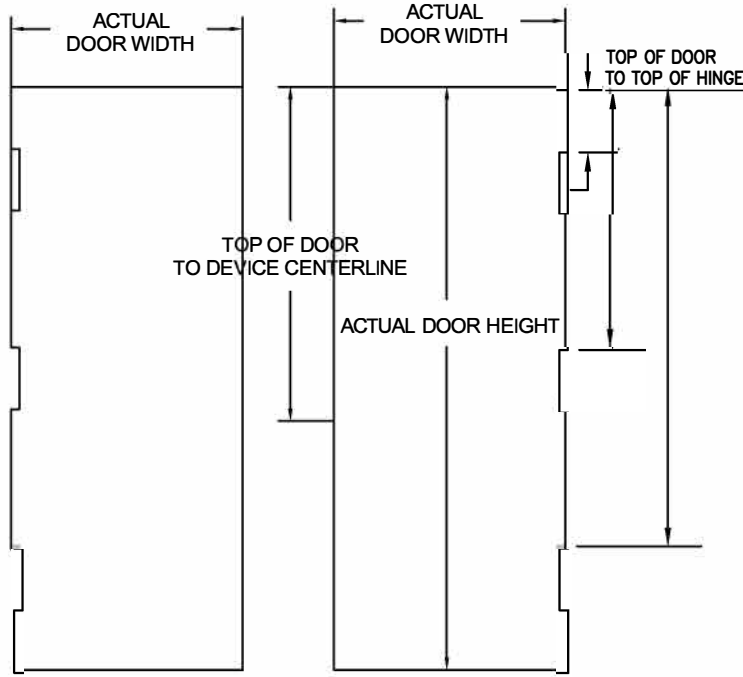

**CHEM-PRUF P-SERIES
DOUBLE DOORS ONLY
ORDER FORM**

HEAVY DUTY
EXTREME DUTY
FIRE RATED

20 MIN ___ 30 MIN ___ 45 MIN ___
60 MIN ___ 90 MIN ___
WIND LOAD RATED
DESIGN PRESSURE ___ PSF

COLOR

POLAR WHITE
CASHEW TAN
MIST GRAY
PRIMER, FOR FIELD PAINTING
OTHER

** All colors have a semi-gloss finish*

PLEASE ALLOW MINIMUM 1/8" GAP AT HINGE EDGES AND MEETING STILE

HARDWARE PREPARATIONS

- 4- 1/2" MORTISE HINGESÀ
- # OF HINGES: 3 4 5
- STD WEIGHT HEAVY WEIGHTÀ
- 5" MORTISE HINGES
- # OF HINGES: 3 4 5
- STD WEIGHT HEAVY WEIGHTÀ
- CONTINUOUS HINGE REINFORCEMENT
- CYLINDRICAL 161 LOCK
- CYLINDRICAL DEADBOLT
- NO PILOT HOLES
- WITH PILOT HOLES,
- TEMPLATE REQUIRED WITH P.O.
- MORTISE DEADLOCK*
- MORTISE 86 LOCK
- MORTISE EXIT DEVICE
- RIM EXIT DEVICE
- SVR EXIT DEVICE
- CVR EXIT DEVICE
- W/O FUNCTION HOLES
- WITH FUNCTION HOLES,
- TEMPLATE REQUIRED WITH P.O.

- 8 x 30 (6-1/2 x 28-1/2 VISIBLE)
- 12 x 12 (10-1/2 x 10-1/2 VISIBLE)
- 24 x 24 (22-1/2 x 22-1/2 VISIBLE)
- 24 x 30 (22-1/2 x 28-1/2 VISIBLE)

GLAZING TYPE AND THICKNESS:

- 1/4" TEMPERED
- 1/4" LAMI
- 1/4" LEXAN
- CUTOUT ONLY (NO KIT)
- OTHER