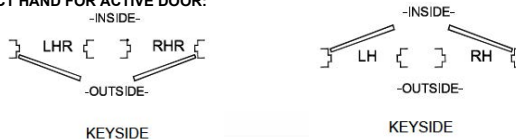

CUSTOMER NOTES:

SELECT HAND FOR ACTIVE DOOR:

CP-P DOUBLE DOORS ONLY

CUSTOMER:
PROJECT:
DOOR MARK: