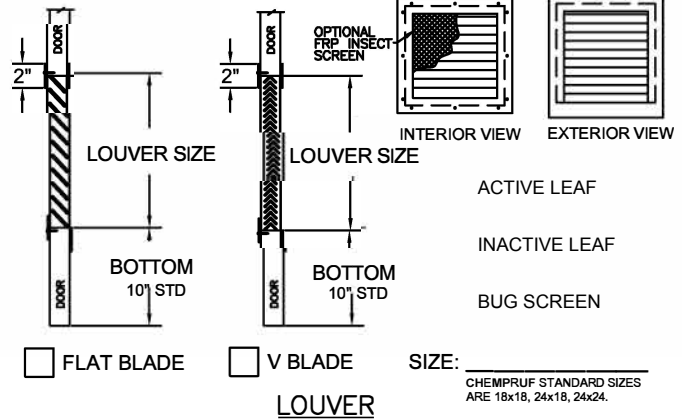

- 8 x 30 (6-1/2 x 28-1/2 VISIBLE)
- 12 x 12 (10-1/2 x 10-1/2 VISIBLE)
- 24 x 24 (22-1/2 x 22-1/2 VISIBLE)
- 24 x 30 (22-1/2 x 28-1/2 VISIBLE)

GLAZING TYPE AND THICKNESS:

- 1/4" TEMPERED
- 1/4" LAMI
- 1/4" LEXAN
- CUTOUT ONLY (NO KIT)
- OTHER

CUSTOM SIZES:

VISIBLE WIDTH _____
VISIBLE HEIGHT _____
TOP TO VISIBLE _____
EDGE TO VISIBLE _____

CENTER HORIZONTALLY

GLAZING:

- BY CHEMPRUF
- BY OTHERS
- ACTIVE LEAF
- INACTIVE LEAF

VISION LIGHT

SIZE: _____
CHEMPRUF STANDARD SIZES ARE 18x18, 24x18, 24x24.