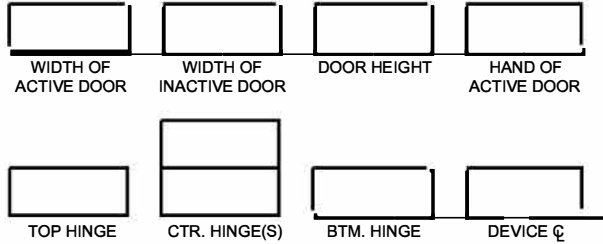

**CHEM-PRUF P-SERIES
DOUBLE DOORS ONLY
ORDER FORM**

HEAVY DUTY
EXTREME DUTY
FIRE RATED

20 MIN ___ 30 MIN ___ 45 MIN ___
60 MIN ___ 90 MIN ___
WIND LOAD RATED
DESIGN PRESSURE ___ PSF

COLOR

POLAR WHITE
CASHEW TAN
MIST GRAY
PRIMER, FOR FIELD PAINTING
OTHER

** All colors have a semi-gloss finish*

PLEASE ALLOW MINIMUM 1/8" GAP AT HINGE EDGES AND MEETING STILE

HARDWARE PREPARATIONS

- 4- 1/2" MORTISE HINGESÀ
- # OF HINGES: 3 4 5
- STD WEIGHT HEAVY WEIGHTÀ
- 5" MORTISE HINGES
- # OF HINGES: 3 4 5
- STD WEIGHT HEAVY WEIGHTÀ
- CONTINUOUS HINGE REINFORCEMENT
- CYLINDRICAL 161 LOCK
- CYLINDRICAL DEADBOLT
- NO PILOT HOLES
- WITH PILOT HOLES,
- TEMPLATE REQUIRED WITH P.O.
- MORTISE DEADLOCK*
- MORTISE 86 LOCK
- MORTISE EXIT DEVICE
- RIM EXIT DEVICE
- SVR EXIT DEVICE
- CVR EXIT DEVICE
- W/O FUNCTION HOLES
- WITH FUNCTION HOLES,
- TEMPLATE REQUIRED WITH P.O.