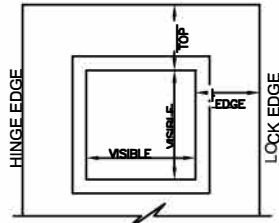

STANDARD 1/4" GLASS SIZES:

- ☐ 8 x 30 (6-1/2 x 28-1/2 VISIBLE)
- ☐ 12 x 12 (10-1/2 x 10-1/2 VISIBLE)
- ☐ 24 x 24 (22-1/2 x 22-1/2 VISIBLE)
- ☐ 24 x 30 (22-1/2 x 28-1/2 VISIBLE)

GLAZING TYPE AND THICKNESS:

- 1/4" TEMPERED
- 1/4" LAMI
- 1/4" LEXAN
- CUTOUT ONLY (NO KIT)
- OTHER

CUSTOM SIZES:

VISIBLE WIDTH _____
VISIBLE HEIGHT _____
TOP TO VISIBLE _____
EDGE TO VISIBLE _____

☐ CENTER HORIZONTALLY

GLAZING:

- ☐ BY CHEMPRUF
- ☐ BY OTHERS
- ☐ ACTIVE LEAF
- ☐ INACTIVE LEAF

VISION LIGHT