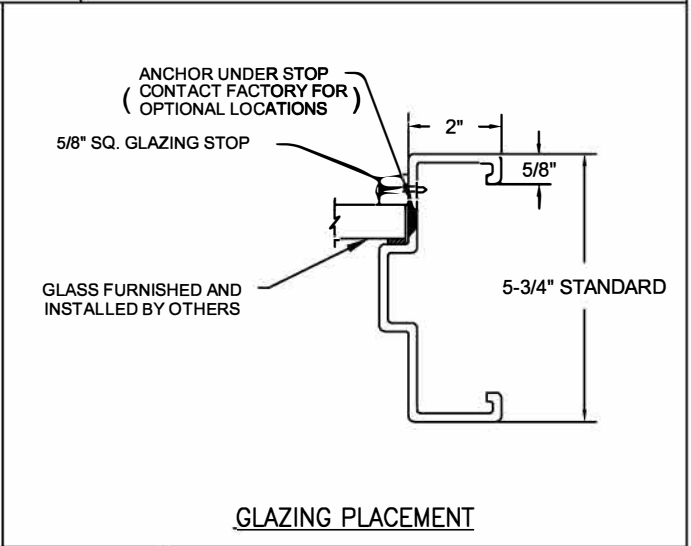

CHEM-PRUF P-SERIES FIXED WINDOW ORDER FORM

HEAVY DUTY
EXTREME DUTY
FIRE RATED
20 MIN ___ 30 MIN ___ 45 MIN ___
60 MIN ___ 90 MIN ___

WIND LOAD RATED
DESIGN PRESSURE:

COLOR

POLAR WHITE
CASHEW TAN
MIST GRAY
PRIMER, FOR FIELD PAINTING
OTHER

* All colors have a semi-gloss finish