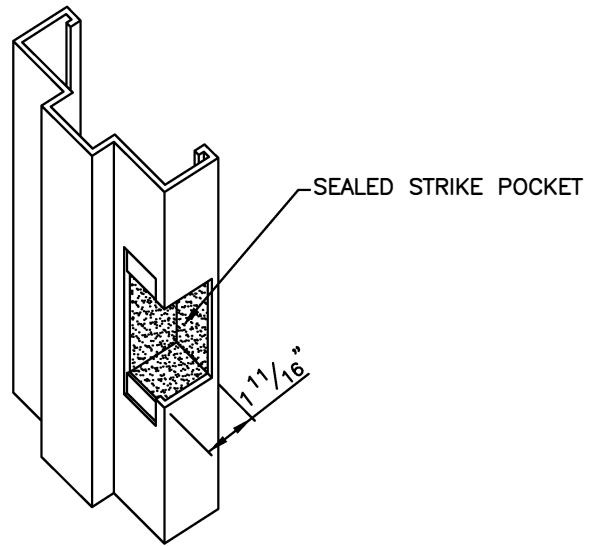

ANSI STRIKE

ELECTRIC STRIKE

RIM DEADBOLT STRIKE

1-1/8" x 4" STRIKE
 INSTALLED WITH
 #8x1" S.S. FPH SMS

FLUSHBOLT STRIKE

FIBERGLASS DOOR FRAME STRIKE MACHINING		
DATE	SCALE	
2/25/20	NONE	
DWG NAME	DRAWN BY	
STRIKEMACHINING	BG	