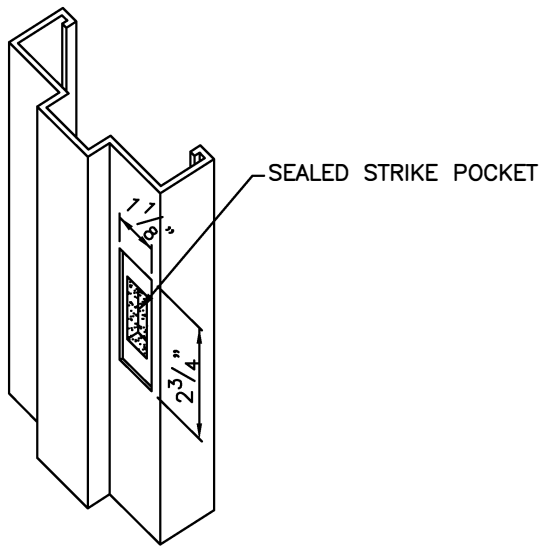

ANSI STRIKE

ELECTRIC STRIKE

RIM DEADBOLT STRIKE

1-1/8" x 4" STRIKE
 INSTALLED WITH
 #8x1" S.S. FPH SMS

FLUSHBOLT STRIKE

FIBERGLASS DOOR FRAME STRIKE MACHINING		
DATE	SCALE	
2/25/20	NONE	
DWG NAME	DRAWN BY	
STRIKEMACHINING	BG	