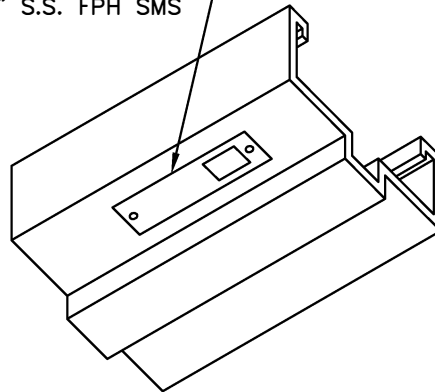

ANSI STRIKE

ELECTRIC STRIKE

RIM DEADBOLT STRIKE

1-1/8" x 4" STRIKE
 INSTALLED WITH
 #8x1" S.S. FPH SMS

FLUSHBOLT STRIKE

FIBERGLASS DOOR FRAME STRIKE MACHINING		
DATE	SCALE	
2/25/20	NONE	
DWG NAME	DRAWN BY	
STRIKEMACHINING	BG	