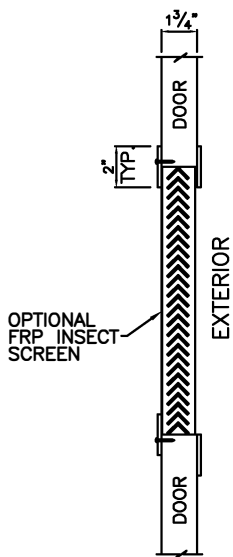

EXTERIOR
(FIXED)

INTERIOR
(REMOVEABLE)

FIBERGLASS FLAT BLADE

EXTERIOR
(FIXED)

INTERIOR
(REMOVEABLE)

FIBERGLASS V BLADE

NOTE: CHEM-PRUF PULTRUSION STANDARD LOUVER SIZES ARE 12x12, 18x18, 24x24. CUSTOM SIZES ARE AVAILABLE, PLEASE CALL FACTORY FOR DETAILS.

FIBERGLASS LOUVER DETAILS		
DATE	SCALE	
2/25/20	NONE	
DWG NAME	DRAWN BY	
LOUVERS	MDS	