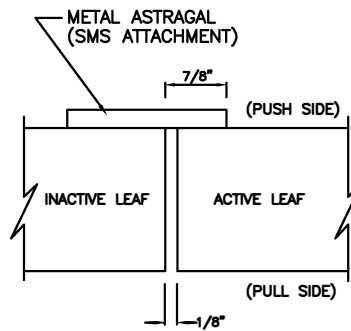

FIRE RATED SINGLE DOOR  
ONLY 1 LOUVER/WINDOW OPENING PER LEAF

FIRE RATED DOUBLE DOOR  
ONLY 1 LOUVER/WINDOW OPENING PER LEAF

FIBERGLASS ASTRAGAL

METAL EDGES  
UL APPROVED

FLAT METAL ASTRAGAL

RATED DOOR SECTION