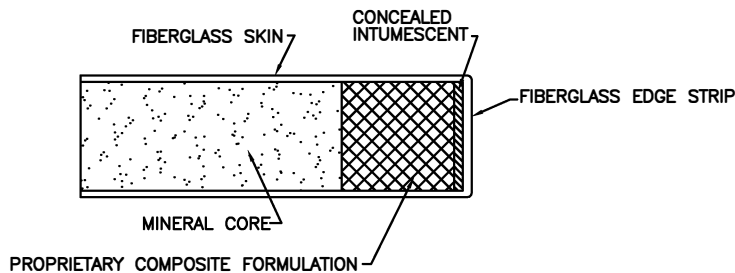

FIRE RATED SINGLE DOOR  
ONLY 1 LOUVER/WINDOW OPENING PER LEAF

FIRE RATED DOUBLE DOOR  
ONLY 1 LOUVER/WINDOW OPENING PER LEAF

FIBERGLASS ASTRAGAL

METAL EDGES  
UL APPROVED

FLAT METAL ASTRAGAL

RATED DOOR SECTION