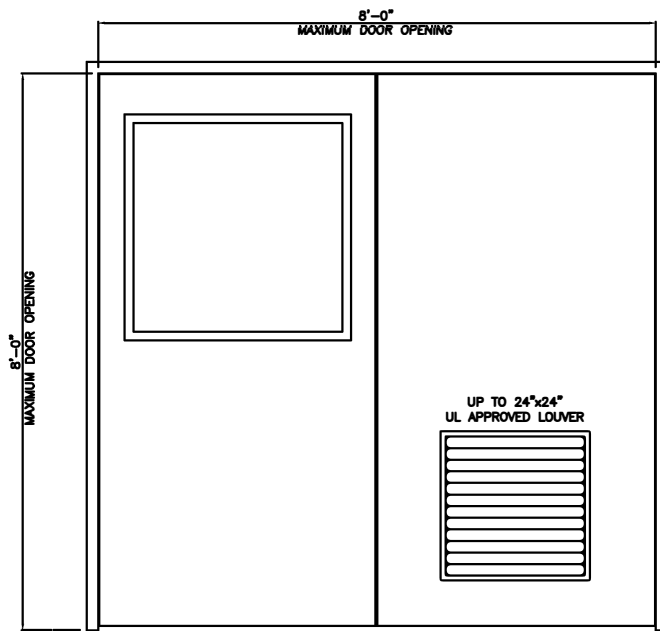

FIRE RATED SINGLE DOOR  
ONLY 1 LOUVER/WINDOW OPENING PER LEAF

FIRE RATED DOUBLE DOOR  
ONLY 1 LOUVER/WINDOW OPENING PER LEAF

FIBERGLASS ASTRAGAL

METAL EDGES  
UL APPROVED

FLAT METAL ASTRAGAL

RATED DOOR SECTION