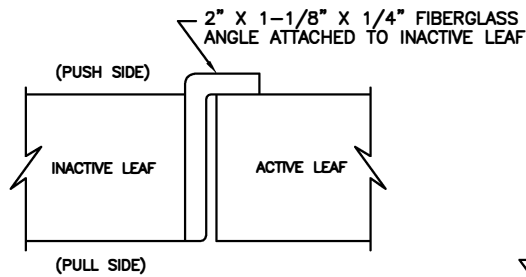

FIRE RATED SINGLE DOOR  
ONLY 1 LOUVER/WINDOW OPENING PER LEAF

FIRE RATED DOUBLE DOOR  
ONLY 1 LOUVER/WINDOW OPENING PER LEAF

FIBERGLASS ASTRAGAL

METAL EDGES  
UL APPROVED

FLAT METAL ASTRAGAL

RATED DOOR SECTION